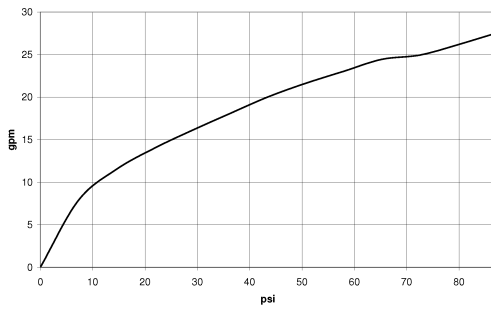

Flow rate chart

Codes & Standards

ASME
A112.18.1/CSA
B125.1