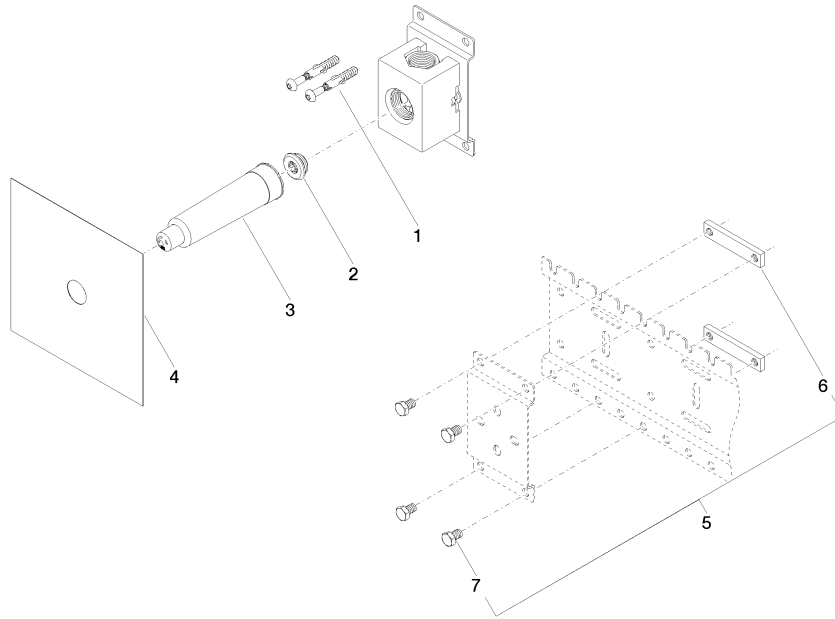

Wall valve 3/4" -

35 608 970

Spare parts list

No.	Item Number	Name	Quantity used	Delivery time
1	04 30 31 024 01 90	fixing set	2	2
2	09 14 10 112 90	seal	1	2
3	09 31 20 003 90	plug	1	2
4	09 21 02 173 90	cap	1	2
5	04 14 03 072 01 90	gasket kit	1	2
6	04 17 20 100 00 90	fixing set	1	2
7	09 17 20 100 90	holder	2	2
8	09 30 30 152 90	screw	4	2